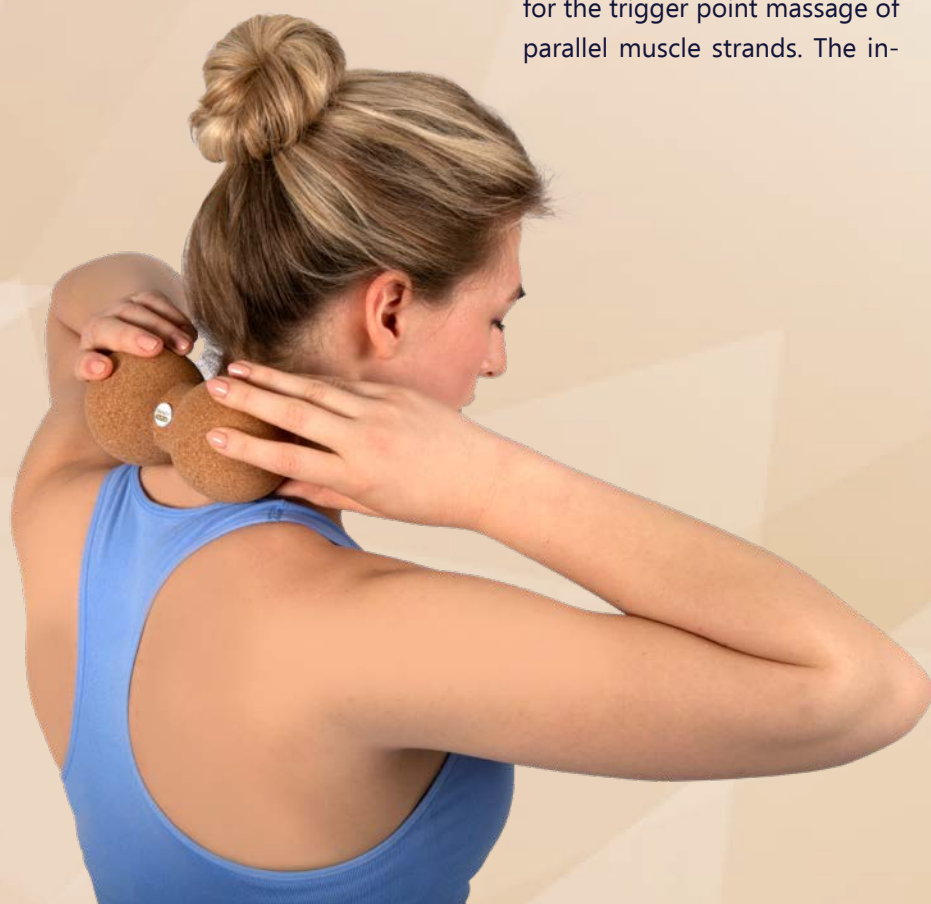

TRENDY DUPLA CORK

▶ MORE DETAILS

Trendy Dupla cork is an excellent training tool for self-massage of trigger points. Due to its shape, it has a double punctual effect and is particularly suitable for the trigger point massage of parallel muscle strands. The in-

tensity can be determined by the pressure you exert yourself.

The **Ø 14 mm Doming** can be designed with your personal logo. Including sales packaging.

Delivery
2-3 weeks