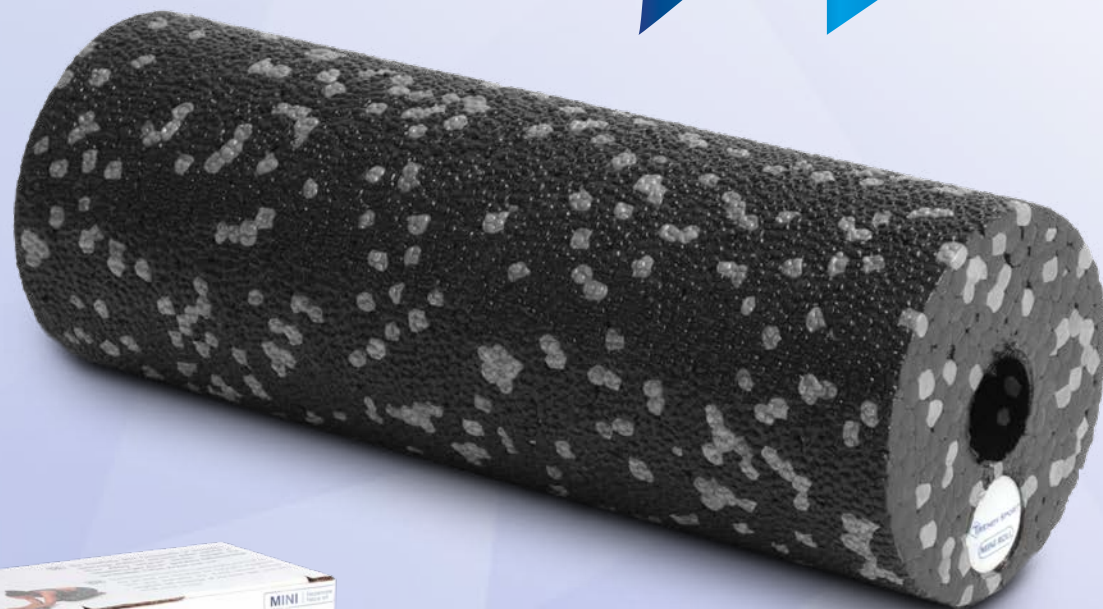

▶ MORE DETAILS

TRENDY LUA MINI

The robust fascia massage roll Trendy Lua Mini cares with its smooth design for excellent trigger-point therapy and complete muscle massage. The Trendy Fascia Roll consists of a EPP-Material which is very robust and dimensionally stable. It is also very practical on the move and can therefore be optimally integrated into everyday life.

The **Ø 14 mm Doming** can be designed with your personal logo. Including sales packaging.

Ø 5,5 cm / 15 cm
Weight: 15 g
Material: EPP

Delivery
2-3 weeks

▶ MORE DETAILS

FASCIA SET

Art. No. 9108SADO

Our Lua Mini fascia roll is also available together with the Bola S fascia ball. You can also have both products printed with your individual doming.

The **Ø 14 mm Doming** of the Lua Mini Roll and the **Ø 14 mm Doming** of the Bola S Ball can be designed with your personal logo. Incl. sales packaging.